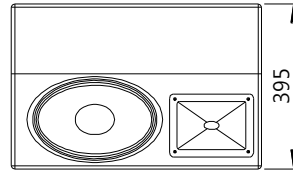

JK-12M

12" 2way Stage Monitor Speaker

[Top View]

[Front View]

[Side View]

Specifications

MODEL	JK-12M
Type	12" 2way Stage Monitor Speaker
Component	12" (2.5"VC) woofer+1.4"driver
Frequency range(Hz) -10 dB	55Hz - 19KHz
Impedance(ohm)	8ohm
RMS Power (W)	300W
Program Power (W)	600W
Peak Power (W)	1,200W
Coverage(@6dB)	80° (h) x 55°(v)
Sensitivity(1W/1m)(dB)	96dB
Max SPL (dB)	124dB(Program)/ 127dB(Peak)
X-over (Hz)	2,800Hz
Connection	Speakon
Product Weight (kg)	17.5kg
Gross Weight (kg)	19kg
Product Size (mm)	380(h) x 600(w) x 395(d) mm
Shipping Carton Size (mm)	400(h) x 540(w) x 675(d) mm