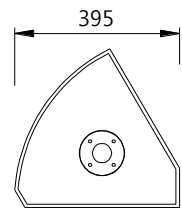

JK-12M

12" 2way Stage Monitor Speaker

[Top View]

[Front View]

[Side View]

Specifications

MODEL	JK-12M
Type	12" 2way Stage Monitor Speaker
Component	12" (2.5"VC) woofer+1.4"driver
Frequency range(Hz) -10 dB	55Hz - 19KHz
Impedance(ohm)	8ohm
RMS Power (W)	300W
Program Power (W)	600W
Peak Power (W)	1,200W
Coverage(@6dB)	80° (h) x 55°(v)
Sensitivity(1W/1m)(dB)	96dB
Max SPL (dB)	124dB(Program)/ 127dB(Peak)
X-over (Hz)	2,800Hz
Connection	Speakon
Product Weight (kg)	17.5kg
Gross Weight (kg)	19kg
Product Size (mm)	380(h) x 600(w) x 395(d) mm
Shipping Carton Size (mm)	400(h) x 540(w) x 675(d) mm