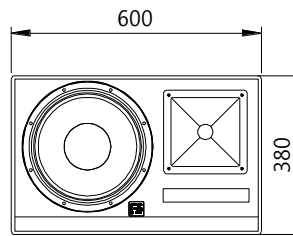

JK-12M

12" 2way Stage Monitor Speaker

[Top View]

[Front View]

[Side View]

Specifications

MODEL	JK-12M
Type	12" 2way Stage Monitor Speaker
Component	12" (2.5"VC) woofer+1.4"driver
Frequency range(Hz) -10 dB	55Hz - 19KHz
Impedance(ohm)	8ohm
RMS Power (W)	300W
Program Power (W)	600W
Peak Power (W)	1,200W
Coverage(@6dB)	80° (h) x 55°(v)
Sensitivity(1W/1m)(dB)	96dB
Max SPL (dB)	124dB(Program)/ 127dB(Peak)
X-over (Hz)	2,800Hz
Connection	Speakon
Product Weight (kg)	17.5kg
Gross Weight (kg)	19kg
Product Size (mm)	380(h) x 600(w) x 395(d) mm
Shipping Carton Size (mm)	400(h) x 540(w) x 675(d) mm